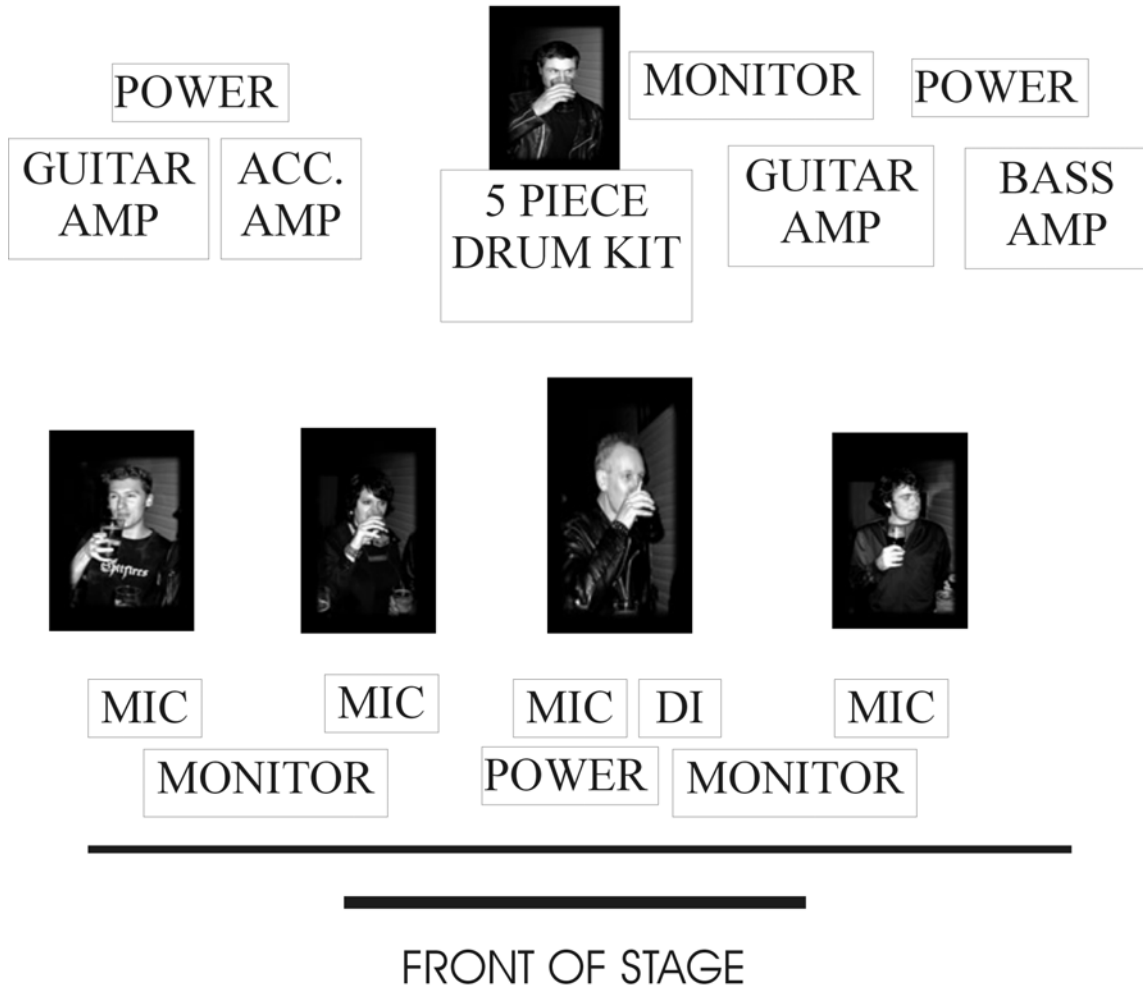

## 2003 STAGE PLOT

### Details::

Acc: Accordion amp has a xlr line out to the board.

DI: for Mandolin

and other details you can think of